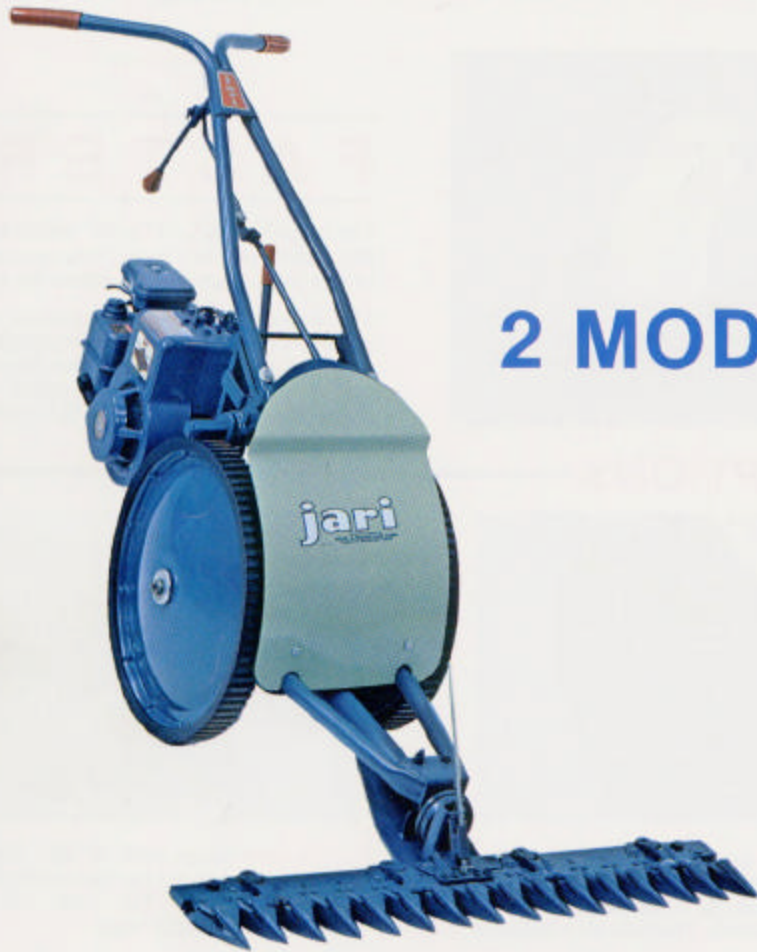

# JARI MOWERS

## The CHIEF

3 H.P. — designed for the occasional user.

2 MODELS

## The MONARCH

5 H.P. — designed for the occasional user and everyday commercial application.

**FASTER, EASIER, SAFER**  
**for GRASS • WEEDS • BRUSH**